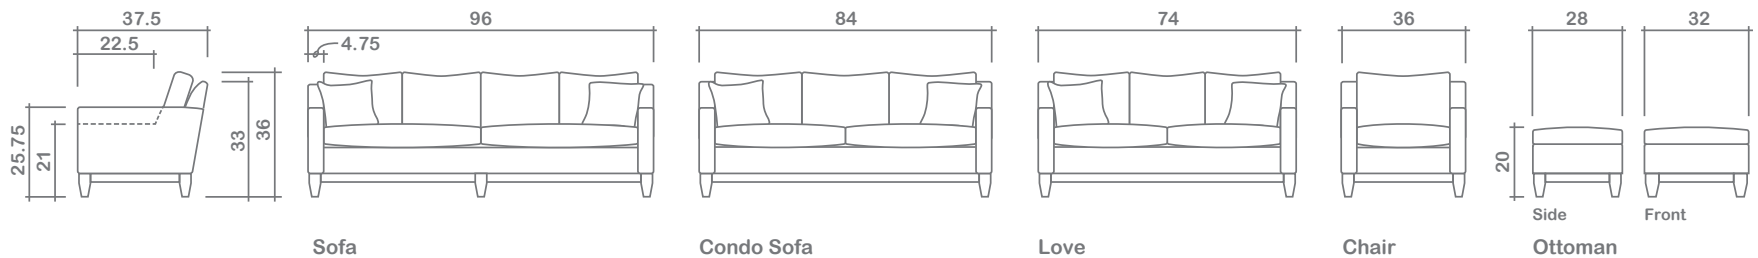

Adrian Collection

Arms Detachable: No

Sofa Beds Available: No

GENERAL INFORMATION:

- *dye-lot of the actual fabric and the swatch may not be exact match
- *no zipper/inserts in fibre filled toss pillows
- *overall dimensions may vary +/- 1"
- *see fabric swatch for exact colour

SPECIFICATIONS:

- Back:** Loose
- Back Pillows:** Box band, piped, fibre fill
- Body Piping:** Arms
- Seat Cushions:** Box band, piped, 7" thick Crown Foam w/ polyester fibre wrap
- Suspension:** Seat: Springs | Back: Webbing
- Toss Pillows:** Piped, 18" x 18", fibre fill

LEG:

Adrian Base Dark