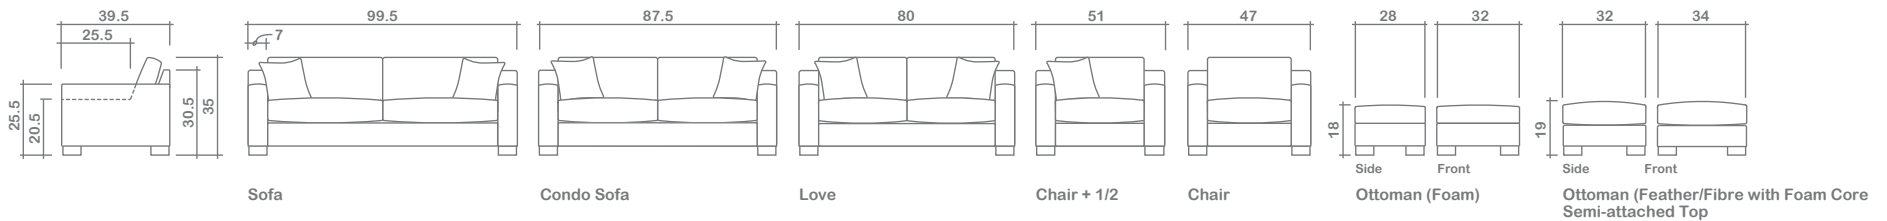

Harry Collection

Top
Sofa/Chaise

Arms Detachable: Yes (Sofa only)

See Harry Sectional Planner for more components

Sofa Beds Available: Yes (Dimensions vary to accommodate bed mechanism)

GENERAL INFORMATION:

- *dye-lot of the actual fabric and the swatch may not be exact match
- *no zipper/inserts in fibre filled toss pillows
- *overall dimensions may vary +/- 1"
- *see fabric swatch for exact colour

SPECIFICATIONS:

- Back:** Loose
- Back Pillows:** Box band, top stitch, feather/fibre fill
- Body:** Top stitch
- Seat Cushions:** Box band, top stitched, 5.5" thick foam core wrapped w/ feather/fibre blend)
- Suspension:** Seat: Spring | Back: Webbing
Sectional Components & Sofa Chaise:
Seat: Webbing | Back: Webbing
- Toss Pillows:** Simple, 18" x 18", feather fill, zipper