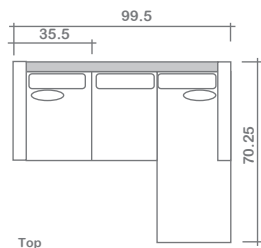

Harry Collection

Top
Sofa/Chaise

Arms Detachable: Yes (Sofa only)

See Harry Sectional Planner for more components

Sofa Beds Available: Yes (Dimensions vary to accommodate bed mechanism)

GENERAL INFORMATION:

- *dye-lot of the actual fabric and the swatch may not be exact match
- *no zipper/inserts in fibre filled toss pillows
- *overall dimensions may vary +/- 1"
- *see fabric swatch for exact colour

SPECIFICATIONS:

- Back:** Loose
- Back Pillows:** Box band, top stitch, feather/fibre fill
- Body:** Top stitch
- Seat Cushions:** Box band, top stitched, 5.5" thick foam core wrapped w/ feather/fibre blend)
- Suspension:** Seat: Spring | Back: Webbing
Sectional Components & Sofa Chaise:
Seat: Webbing | Back: Webbing
- Toss Pillows:** Simple, 18" x 18", feather fill, zipper